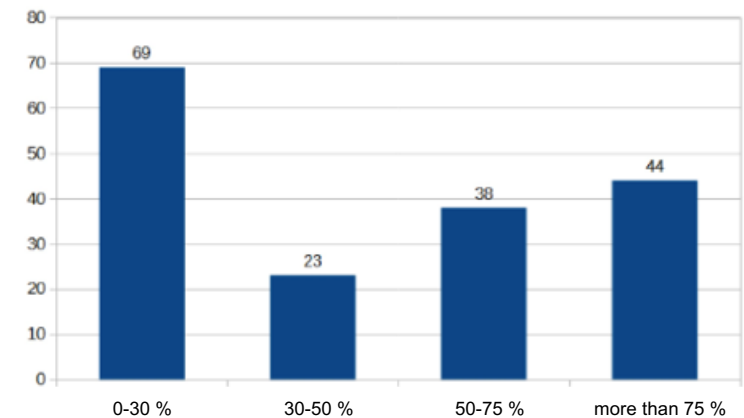

445, 435 m² of buildings impacted (about **900** roofs) ;

Over **20, 000** victims ;

10, 000 birds killed.

VICHY AGGLOMERATION

More than **60** buildings in the City of Vichy (**75 %** of the heritage) ;

More than **60** buildings in the Agglomeration (**60 %** of the heritage of Vichy Community).

Rate of crop losses (number of farms)

Difficulties encountered

The **completion of insurance claims** and the **difficulty** for farmers in **meeting the remaining costs** ;

The **ability to mobilise materials and companies** to restore buildings within reasonable timescales ;