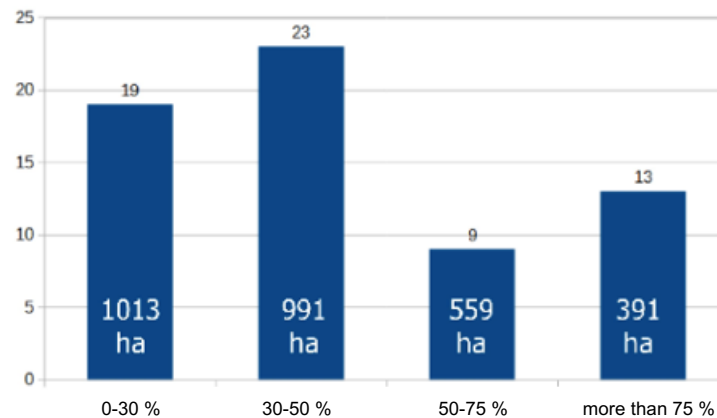

445, 435 m² of buildings impacted (about **900** roofs) ;

Over **20, 000** victims ;

10, 000 birds killed.

VICHY AGGLOMERATION

More than **60** buildings in the City of Vichy (**75 %** of the heritage) ;

More than **60** buildings in the Agglomeration (**60 %** of the heritage of Vichy Community).

Rate of crop losses (number of farms)

Difficulties encountered

The **completion of insurance claims** and the **difficulty** for farmers in **meeting the remaining costs** ;

The **ability to mobilise materials and companies** to restore buildings within reasonable timescales ;