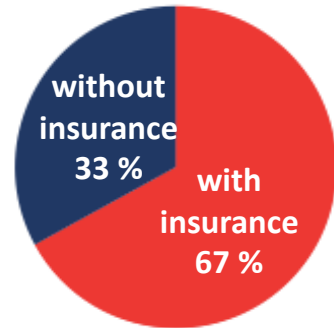

Key figures

123 municipalities affected and over **280** farms impacted ;

64 farms with meadow losses (**3, 000 ha**) ;

174 farms with crop losses (**over 14, 000 ha**) ;

218 farms with damage to at least one building ;

445, 435 m² of buildings impacted (about **900** roofs) ;

Over **20, 000** victims ;

10, 000 birds killed.

VICHY AGGLOMERATION

More than **60** buildings in the City of Vichy (**75 %** of the heritage) ;

More than **60** buildings in the Agglomeration (**60 %** of the heritage of Vichy Community).

**PRÉFÈTE
DE L'ALLIER**

*Liberté
Égalité
Fraternité*

Farms insured against hail damage for crops

Type of roofing regarding asbestos

Number of farms by type of buildings

Rate of meadow losses (number of farms)