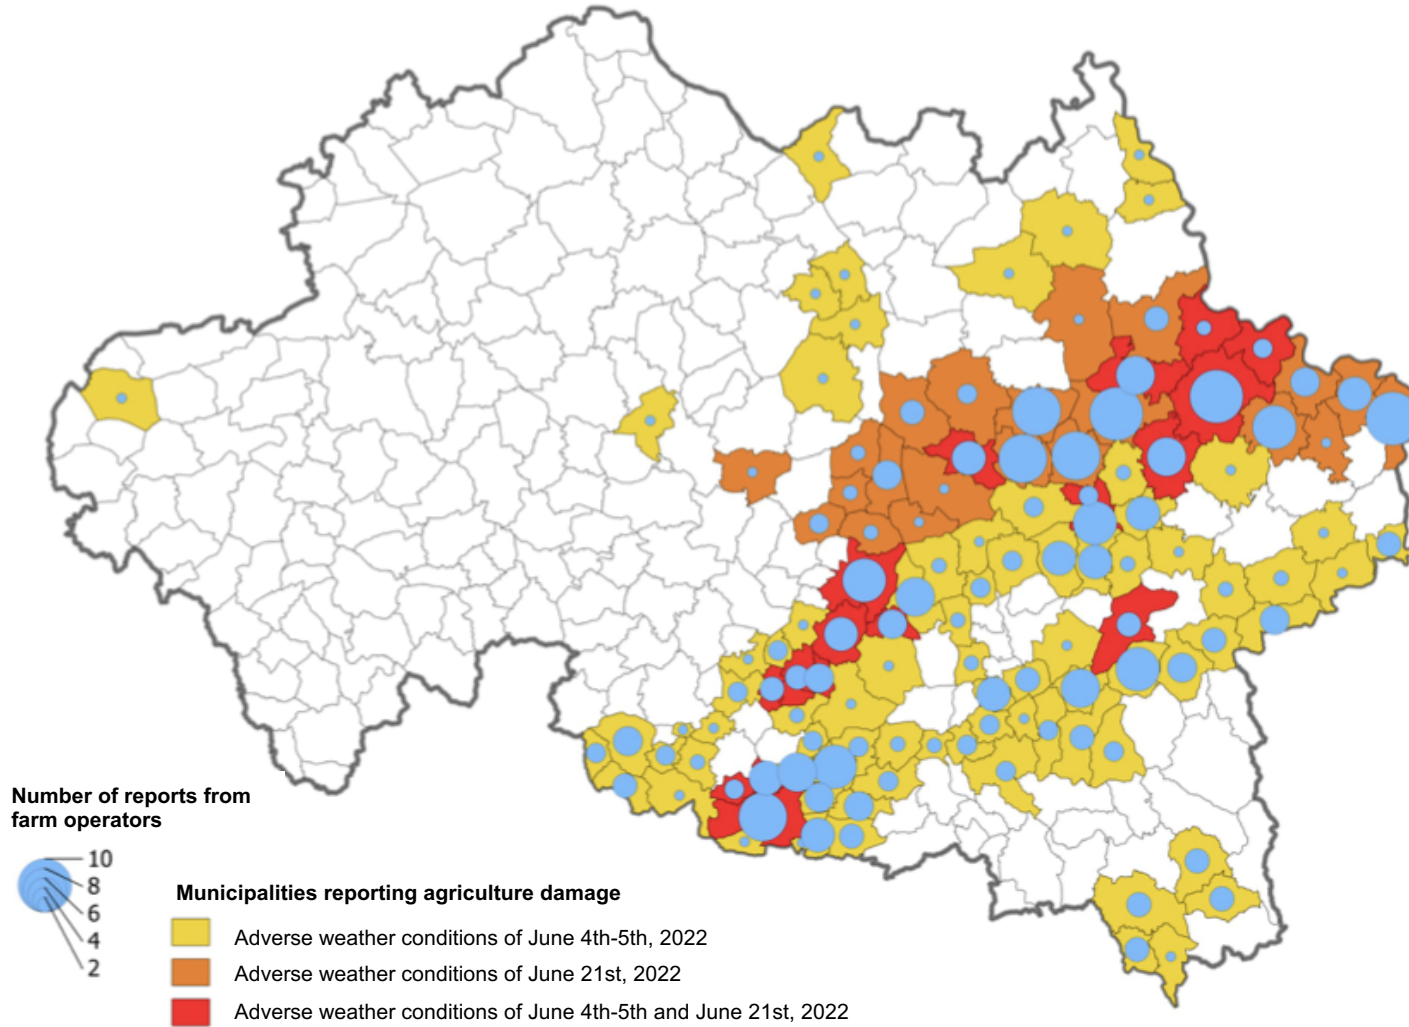

**PRÉFÈTE
DE L'ALLIER**

*Liberté
Égalité
Fraternité*

Hailstorm in Vichy, a World Heritage town : environmental and economic consequences.

May 1st, 2024

Municipalities reporting agriculture damage following the adverse weather conditions of June 4th-5th and June 21st, 2022

Key figures

123 municipalities affected and over **280** farms impacted ;

64 farms with meadow losses (**3, 000 ha**) ;

174 farms with crop losses (**over 14, 000 ha**) ;

218 farms with damage to at least one building ;

445, 435 m² of buildings impacted (about **900** roofs) ;

Over **20, 000** victims ;

10, 000 birds killed.

VICHY AGGLOMERATION

More than **60** buildings in the City of Vichy (**75 %** of the heritage) ;

More than **60** buildings in the Agglomeration (**60 %** of the heritage of Vichy Community).

The **issue of asbestos**, very prevalent in the fibre cement roofs of buildings (**more than 50 %**) ;

The ability of some operators to **meet their production targets**.

Vichy, a UNESCO World Heritage town