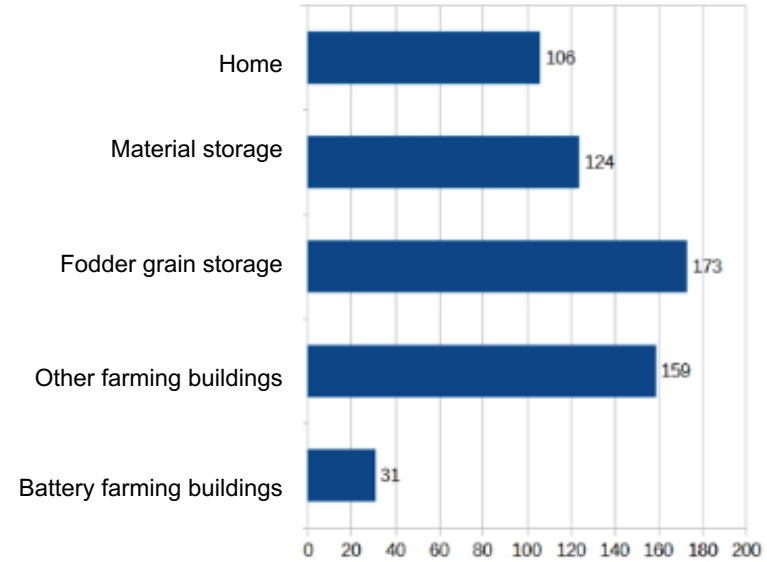

**PRÉFÈTE
DE L'ALLIER**

*Liberté
Égalité
Fraternité*

Farms insured against hail damage for crops

Type of roofing regarding asbestos

Number of farms by type of buildings

Rate of meadow losses (number of farms)

Rate of crop losses (number of farms)

Difficulties encountered

The **completion of insurance claims** and the **difficulty** for farmers in **meeting the remaining costs** ;

The **ability to mobilise materials and companies** to restore buildings within reasonable timescales ;